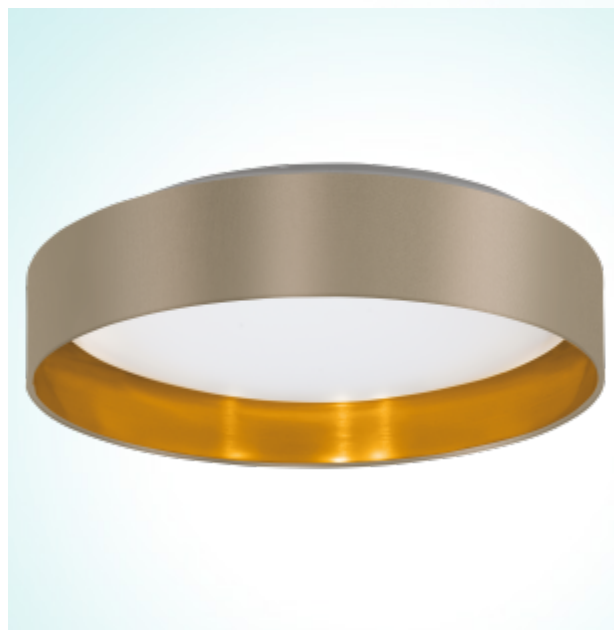

31624

MASERLO

LED

General Information

Article: 31624
 Lighting Type: ceiling luminaire
 EAN Code: 9002759316242

Dimensions

Height: 100 mm
 Ø: 405 mm
 Weight: 1.901 kg

Illuminant

Socket: LED
 Illuminant: LED
 Delivery: incl.
 Wattage: 16W
 Luminous Flux: 1500 lm
 Luminous Colour: 3000K warm white
 Average Lifetime: 25,000 h
 LED changeable: yes
 Energy Efficiency: A+

Material & Colour

Enclosure Material: plastic, steel
 Enclosure Colour: white
 Glass / Shade Material: fabric
 Glass / Shade Colour: taupe, gold

Technical Information

Protection Rating: IP20
 Protection Class: 1
 Line Voltage: 220-240V,50/60Hz
 Operation Voltage: 220-240V,50/60Hz